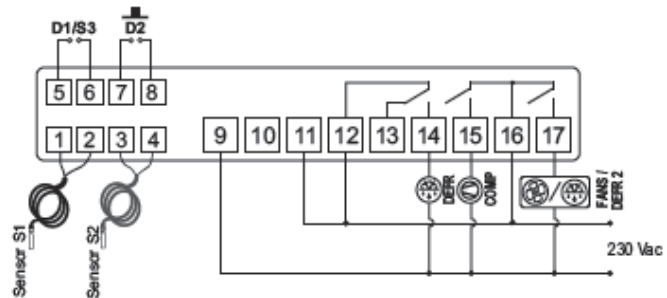

TC-900E Power

Digital Thermostat with Defrost

Connection 115 Vac

Connection 230 Vac

Ideal for freezers, cold rooms, display counters and other refrigeration and air conditioning applications

- Temperature range: -50C to 105C (-58 to 221F)
- Unit selection C/F
- Anti short cycle protection
- Dual Voltage 115/230 or 12/24V (50/60Hz)
- 3 relay output (12A Comp. relay)
- 2 sensors included (option a 3rd sensor for condensing temp or 2 evap.)
- 2 Digital input
- Buzzer (built in)
- Electric or Hot Gas Defrost
- Two defrost operating modes including "on demand defrost)
- Normal and economy set points, triggered automatically based on closed door time or manually by digital input.
- Fast freezing mode
- Serial programming, EasyProg, for loading parameters on production line
- Tamper-Proof Function by key pad lockdown
- IP65 front panel protection