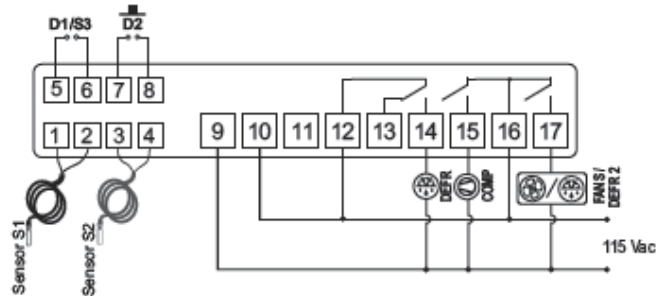

TC-900E Power

Digital Thermostat with Defrost

Connection 115 Vac

Connection 230 Vac

Ideal for freezers, cold rooms, display counters and other refrigeration and air conditioning applications

- Temperature range: -50C to 105C (-58 to 221F)
- Unit selection C/F
- Anti short cycle protection
- Dual Voltage 115/230 or 12/24V (50/60Hz)
- 3 relay output (12A Comp. relay)
- 2 sensors included (option a 3rd sensor for condensing temp or 2 evap.)
- 2 Digital input
- Buzzer (built in)
- Electric or Hot Gas Defrost
- Two defrost operating modes including "on demand defrost)
- Normal and economy set points, triggered automatically based on closed door time or manually by digital input.
- Fast freezing mode
- Serial programming, EasyProg, for loading parameters on production line
- Tamper-Proof Function by key pad lockdown
- IP65 front panel protection